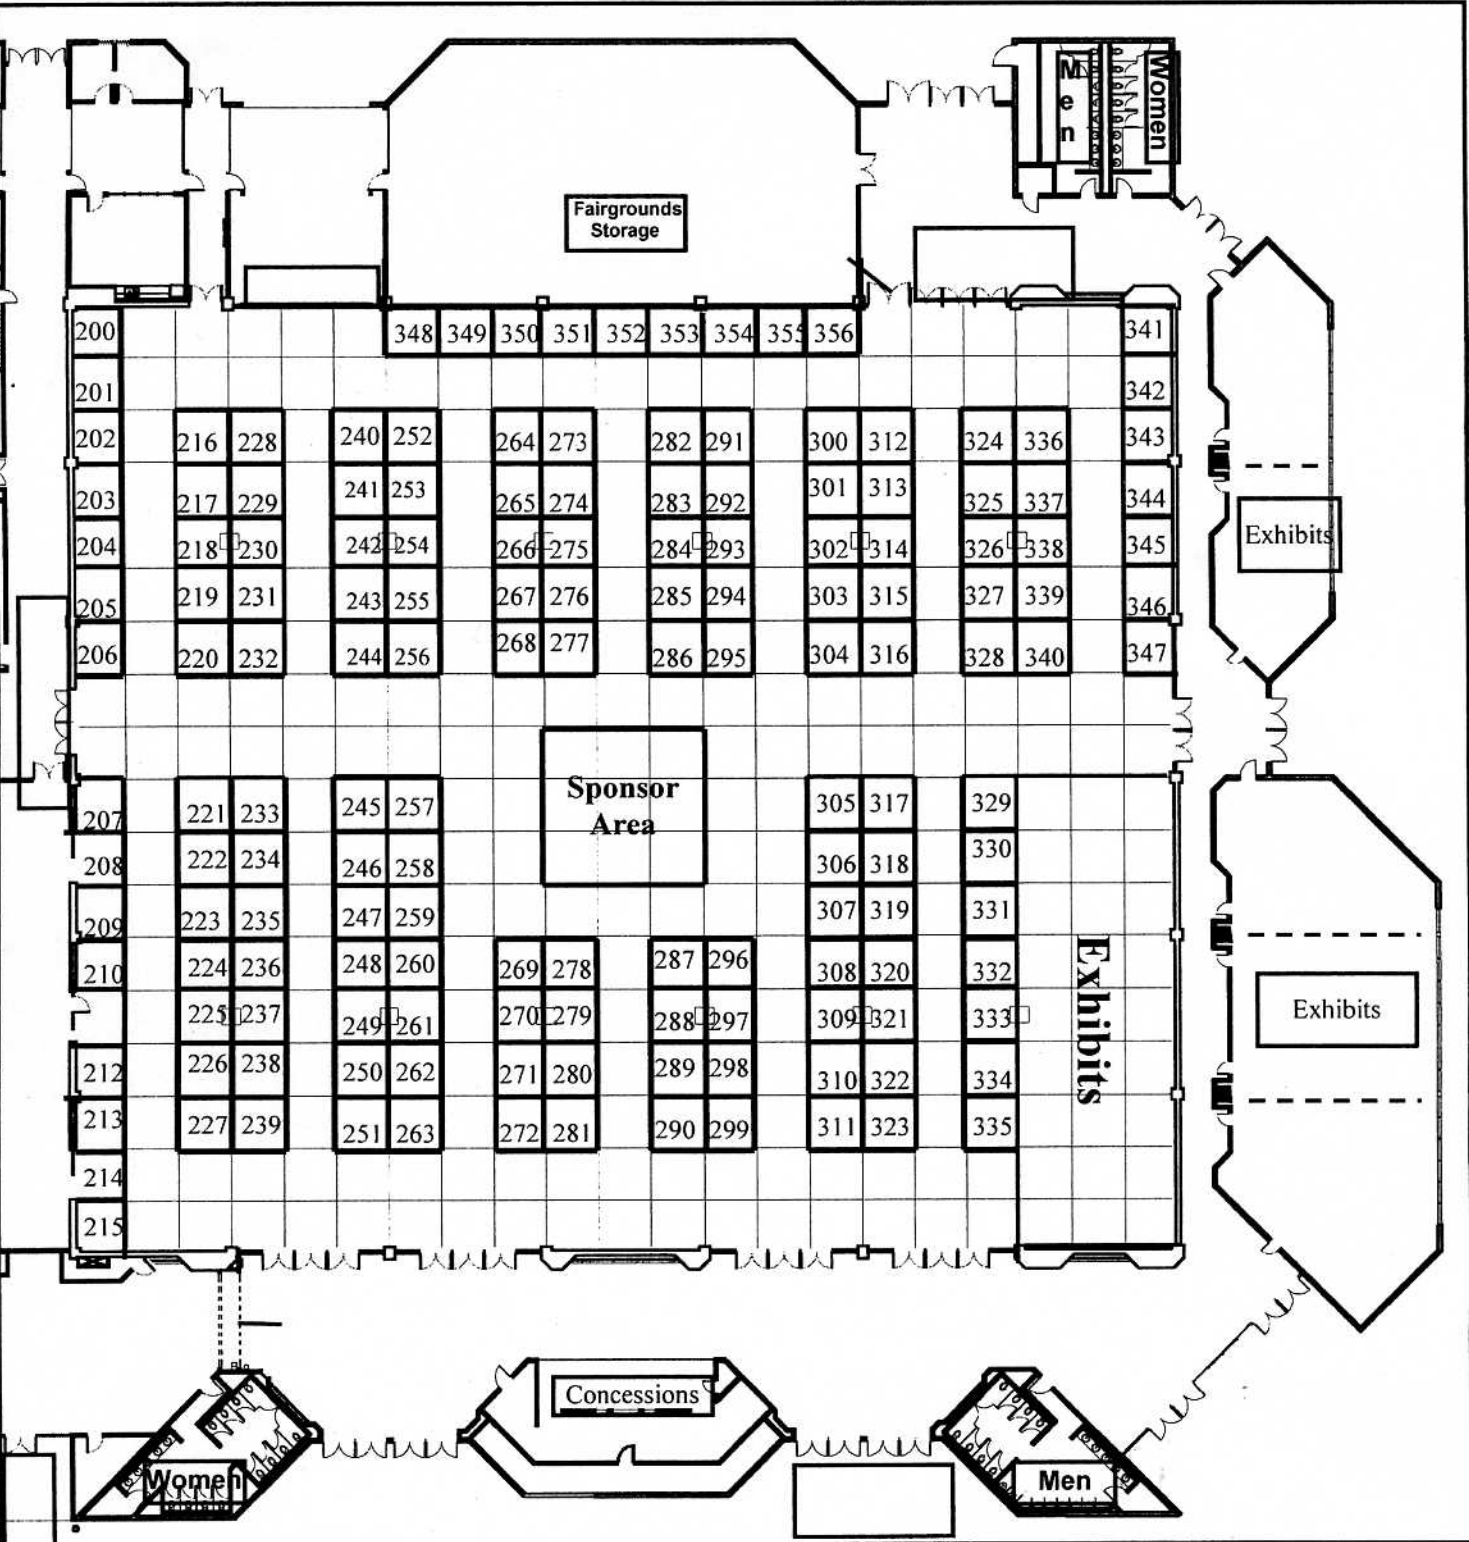

2011 Lane County Fair

Commercial Exhibits

796 West 13th Avenue
 Eugene, OR 97402
 Tel: (541) 682-4292
 Fax: (541) 682-3614